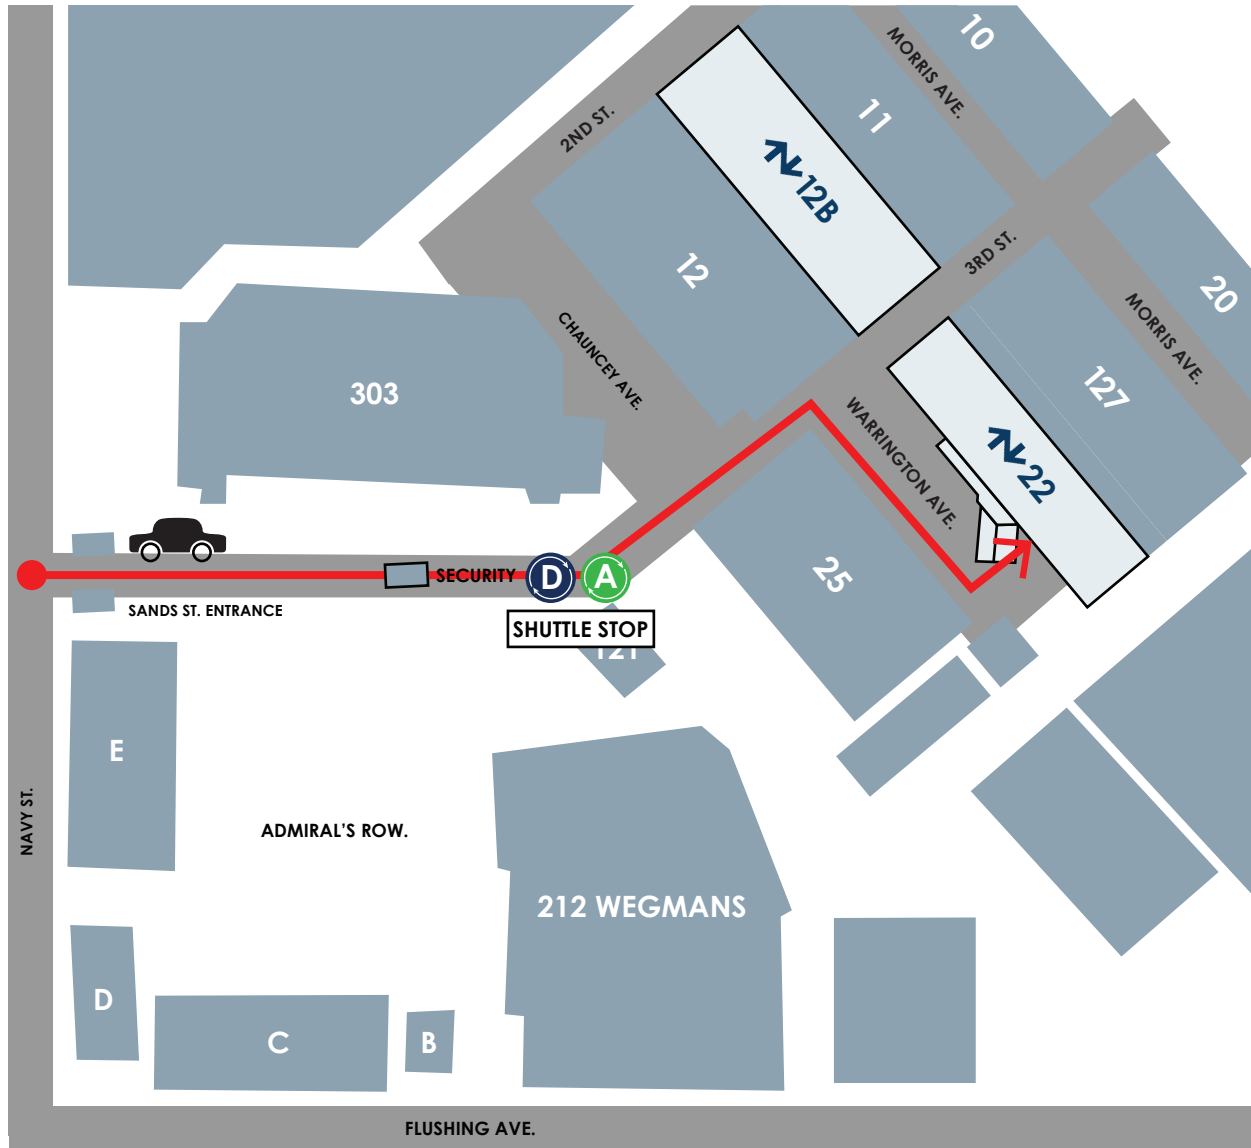

YOUR UPCOMING VISIT TO

National Elevator Cab & Door Corp

We are thrilled to welcome you to our new facility in the Brooklyn Navy Yard!
The Brooklyn Navy Yard is a gated Industrial Park located
on the East River between Williamsburg and Dumbo.

Thank you and welcome!

VISITING NECD BY CAR

The Brooklyn Navy Yard is a gated Industrial Park located on the East River between Williamsburg and Dumbo. *Visitors must have a pass to enter.*

SHUTTLE LEGEND

-  Dumbo Shuttle Stop
-  Dumbo Shuttle Route
-  Atlantic Terminal Shuttle Stop
-  Atlantic Terminal Shuttle Route

DIRECTIONS

Input "BUILDING 22 BROOKLYN NAVY YARD" in Google, Lyft, or Uber. Instruct the driver to enter via the Sands Street entrance. We are on the Warrington Avenue side of Building 22. The main entrance to National is on the left just past the two loading docks on Warrington (see map).

SHUTTLE LEGEND

-  Dumbo Shuttle Stop
-  Dumbo Shuttle Route
-  Atlantic Terminal Shuttle Stop
-  Atlantic Terminal Shuttle Route

DIRECTIONS

From Atlantic Terminal/Barclays Center (York St.)
Take the ATLANTIC TERMINAL shuttle to the Perry Avenue stop (just past security), and follow the **path** to the front entrance. See page 1 for details.