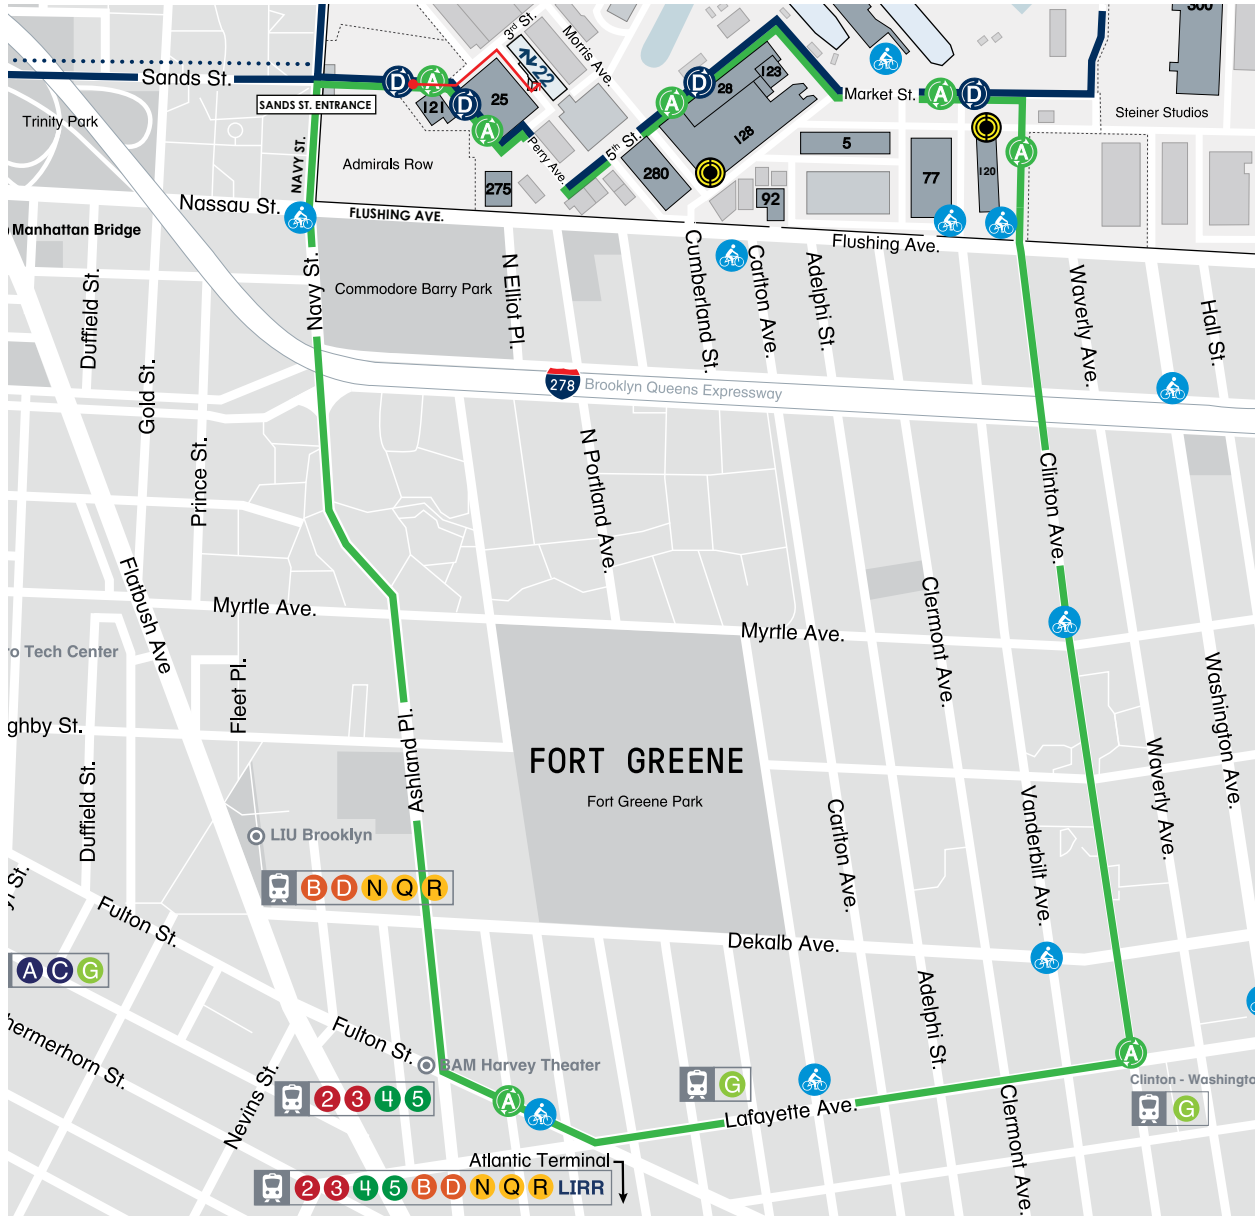

-  Dumbo Shuttle Stop
-  Dumbo Shuttle Route
-  Atlantic Terminal Shuttle Stop
-  Atlantic Terminal Shuttle Route

DIRECTIONS

Input "BUILDING 22 BROOKLYN NAVY YARD" in Google, Lyft, or Uber. Instruct the driver to enter via the Sands Street entrance. We are on the Warrington Avenue side of Building 22. The main entrance to National is on the left just past the two loading docks on Warrington (see map).

SHUTTLE LEGEND

-  Dumbo Shuttle Stop
-  Dumbo Shuttle Route
-  Atlantic Terminal Shuttle Stop
-  Atlantic Terminal Shuttle Route

DIRECTIONS

From F Train Station (York St.)

The DUMBO shuttle will not stop at the York Street stop due to construction. Until further notice, shuttles will pick up at the High Street stop for access to the A, C, and F trains. See below.

From A/C Train Station (High St.)

Take the DUMBO shuttle to the Perry Avenue stop (just past security), and follow the **path** to the front entrance. See page 1 for details.

VISITING NECD BY RAIL

The Yard offers free shuttle service for employees and registered visitors to and from DUMBO (connecting to A, C, F trains) and Atlantic Terminal (connecting to G and LIRR trains) on weekdays only.

SHUTTLE LEGEND

-  Dumbo Shuttle Stop
-  Dumbo Shuttle Route
-  Atlantic Terminal Shuttle Stop
-  Atlantic Terminal Shuttle Route

DIRECTIONS

From Atlantic Terminal/Barclays Center (York St.)
Take the ATLANTIC TERMINAL shuttle to the Perry Avenue stop (just past security), and follow the **path** to the front entrance. See page 1 for details.